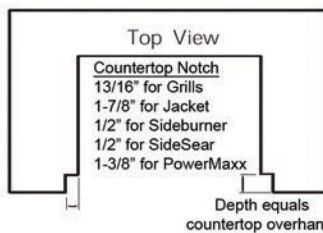

Prep & Waste Chute
VPWC

Blender Station
VBS

HS24RO1R -24" Outdoor Refrigerator
Single/Double Tap Ready

15" Ice Maker
H50IMSR

GRILL	Cutout Dimensions		
	W	D	H
VBQ30	28-1/2"	23"	10-1/4"
VBQ36	34-1/2"	23"	10-1/4"
VBQ42	40-1/2"	23"	10-1/4"
VBQ56	54-1/2"	23"	10-1/4"
INSULATED JACKET	Cutout Dimensions		
	W	D	H
VIJ30	31-3/4"	24-3/8"	11"
VIJ36	37-3/4"	24-3/8"	11"
VIJ42	43-3/4"	24-3/8"	11"
VIJ56	57-3/4"	24-3/8"	11"
SIDE BURNER SIDESEAR	Cutout Dimensions		
	W	D	H
VSB2G	13-1/4"	23"	10-1/4"
VGSZ	13-1/4"	23"	10-1/4"
POWER MAXX	Cutout Dimensions		
	W	D	H
VPMAX24	21-1/2"	22-1/2"	10-1/4"