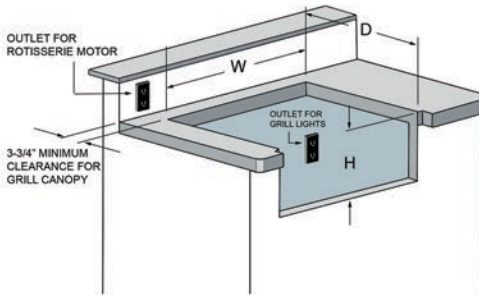

Prep & Waste Chute
VPWC

Blender Station
VBS

HS24RO1R -24" Outdoor Refrigerator
Single/Double Tap Ready

15" Ice Maker
H50IMSR

GRILL	Cutout Dimensions		
	W	D	H
VBQ30	28-1/2"	23"	10-1/4"
VBQ36	34-1/2"	23"	10-1/4"
VBQ42	40-1/2"	23"	10-1/4"
VBQ56	54-1/2"	23"	10-1/4"
INSULATED JACKET	Cutout Dimensions		
	W	D	H
VIJ30	31-3/4"	24-3/8"	11"
VIJ36	37-3/4"	24-3/8"	11"
VIJ42	43-3/4"	24-3/8"	11"
VIJ56	57-3/4"	24-3/8"	11"
SIDE BURNER SIDESEAR	Cutout Dimensions		
	W	D	H
VSB2G	13-1/4"	23"	10-1/4"
VGSZ	13-1/4"	23"	10-1/4"
POWER MAXX	Cutout Dimensions		
	W	D	H
VPMAX24	21-1/2"	22-1/2"	10-1/4"