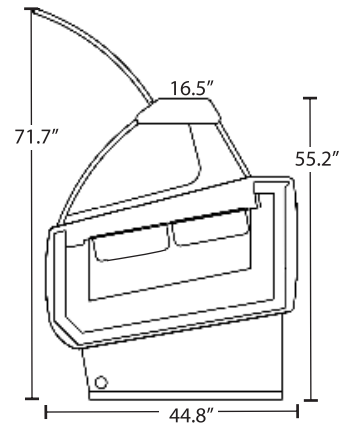

Features

Metalfrio Solutions, Inc.

110 Enterprise Parkway - Boerne, TX 78006
(888) 403-0070 Toll Free - (888) 339-1904 Toll Free Fax
www.metalfrio.com - sales@metalfrio.com

Effective Date - January, 2012
Printed in the U.S.A.