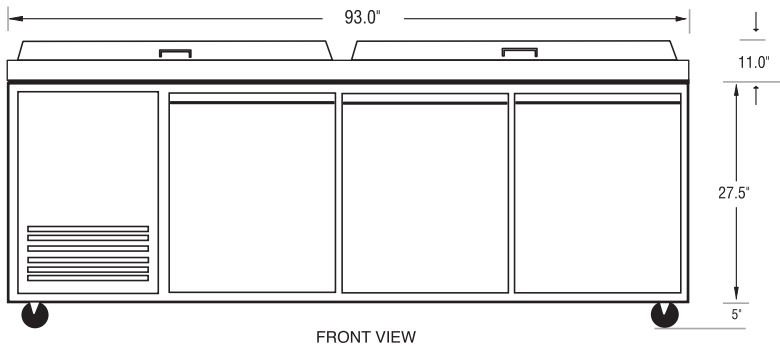

DIMENSIONAL INFORMATION

FEATURES & BENEFITS

- Stainless steel interior & exterior
- Forced air system with no need for defrost
- Recessed door handles
- Stainless steel catch tray
- 1" insulated condiment lid
- Reinforced door hinges
- Side-mounted compressor and evaporator coil
- Slide out refrigeration system for quick service
- CFC-free R-134a refrigerant
- 2.5" thick foamed-in-place polyurethane insulation
- 1 vinyl-coated wire shelves per door
- Hot gas evaporative condensate pan
- Fully coved interior corners
- 5" casters included
- Clear, 4" deep polycarbonate pans included
- Automatic door closure with 90° hold open feature
- Snap-in magnetic door gaskets
- 18" removable cutting board included
- *2 year parts & labor and 5 year compressor warranty*

MATERIALS

- INTERIOR: Stainless steel interior walls, floor, and ceiling
  Vinyl-coated wire shelves
- EXTERIOR: Stainless steel sides and doors