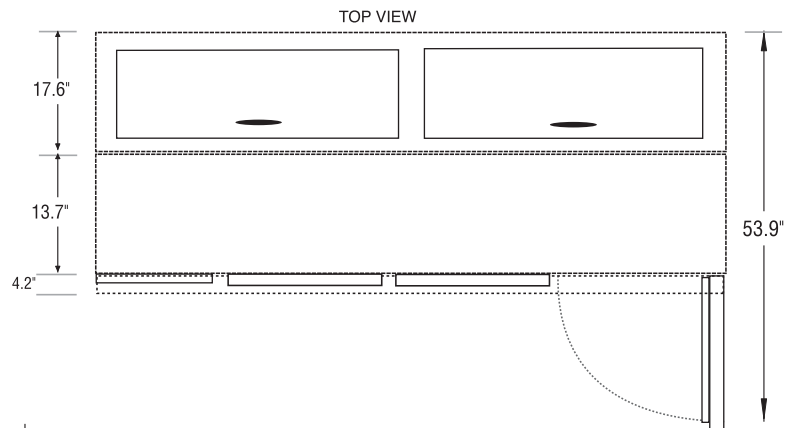

DIMENSIONAL INFORMATION

FEATURES & BENEFITS

- Stainless steel interior & exterior
- Forced air system with no need for defrost
- Recessed door handles
- Stainless steel catch tray
- 1" insulated condiment lid
- Reinforced door hinges
- Side-mounted compressor and evaporator coil
- Slide out refrigeration system for quick service
- CFC-free R-134a refrigerant
- 2.5" thick foamed-in-place polyurethane insulation
- 1 vinyl-coated wire shelves per door
- Hot gas evaporative condensate pan
- Fully coved interior corners
- 5" casters included
- Clear, 4" deep polycarbonate pans included
- Automatic door closure with 90° hold open feature
- Snap-in magnetic door gaskets
- 18" removable cutting board included
- *2 year parts & labor and 5 year compressor warranty*

MATERIALS

- INTERIOR: Stainless steel interior walls, floor, and ceiling
  Vinyl-coated wire shelves
- EXTERIOR: Stainless steel sides and doors