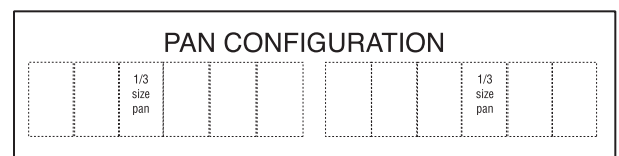

DIMENSIONAL INFORMATION

FEATURES & BENEFITS

- Stainless steel interior & exterior
- Forced air system with no need for defrost
- Recessed door handles
- Stainless steel catch tray
- 1" insulated condiment lid
- Reinforced door hinges
- Side-mounted compressor and evaporator coil
- Slide out refrigeration system for quick service
- CFC-free R-134a refrigerant
- 2.5" thick foamed-in-place polyurethane insulation
- 1 vinyl-coated wire shelves per door
- Hot gas evaporative condensate pan
- Fully coved interior corners
- 5" casters included
- Clear, 4" deep polycarbonate pans included
- Automatic door closure with 90° hold open feature
- Snap-in magnetic door gaskets
- 18" removable cutting board included
- *2 year parts & labor and 5 year compressor warranty*

MATERIALS

- INTERIOR: Stainless steel interior walls, floor, and ceiling
  Vinyl-coated wire shelves
- EXTERIOR: Stainless steel sides and doors