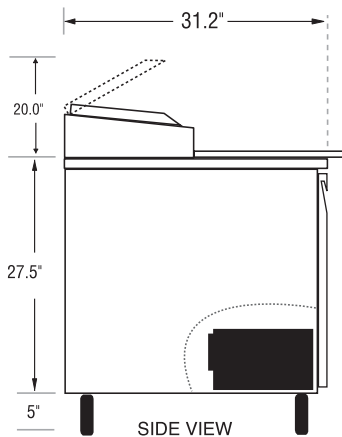

DIMENSIONAL INFORMATION

FEATURES & BENEFITS

- Stainless steel interior & exterior
- Forced air system with no need for defrost
- Recessed door handles
- Stainless steel catch tray
- 1" insulated condiment lid
- Reinforced door hinges
- Side-mounted compressor and evaporator coil
- Slide out refrigeration system for quick service
- CFC-free R-134a refrigerant
- 2.5" thick foamed-in-place polyurethane insulation
- 1 vinyl-coated wire shelves per door
- Hot gas evaporative condensate pan
- Fully coved interior corners
- 5" casters included
- Clear, 4" deep polycarbonate pans included
- Automatic door closure with 90° hold open feature
- Snap-in magnetic door gaskets
- 18" removable cutting board included
- *2 year parts & labor and 5 year compressor warranty*

MATERIALS

- INTERIOR: Stainless steel interior walls, floor, and ceiling
  Vinyl-coated wire shelves
- EXTERIOR: Stainless steel sides and doors